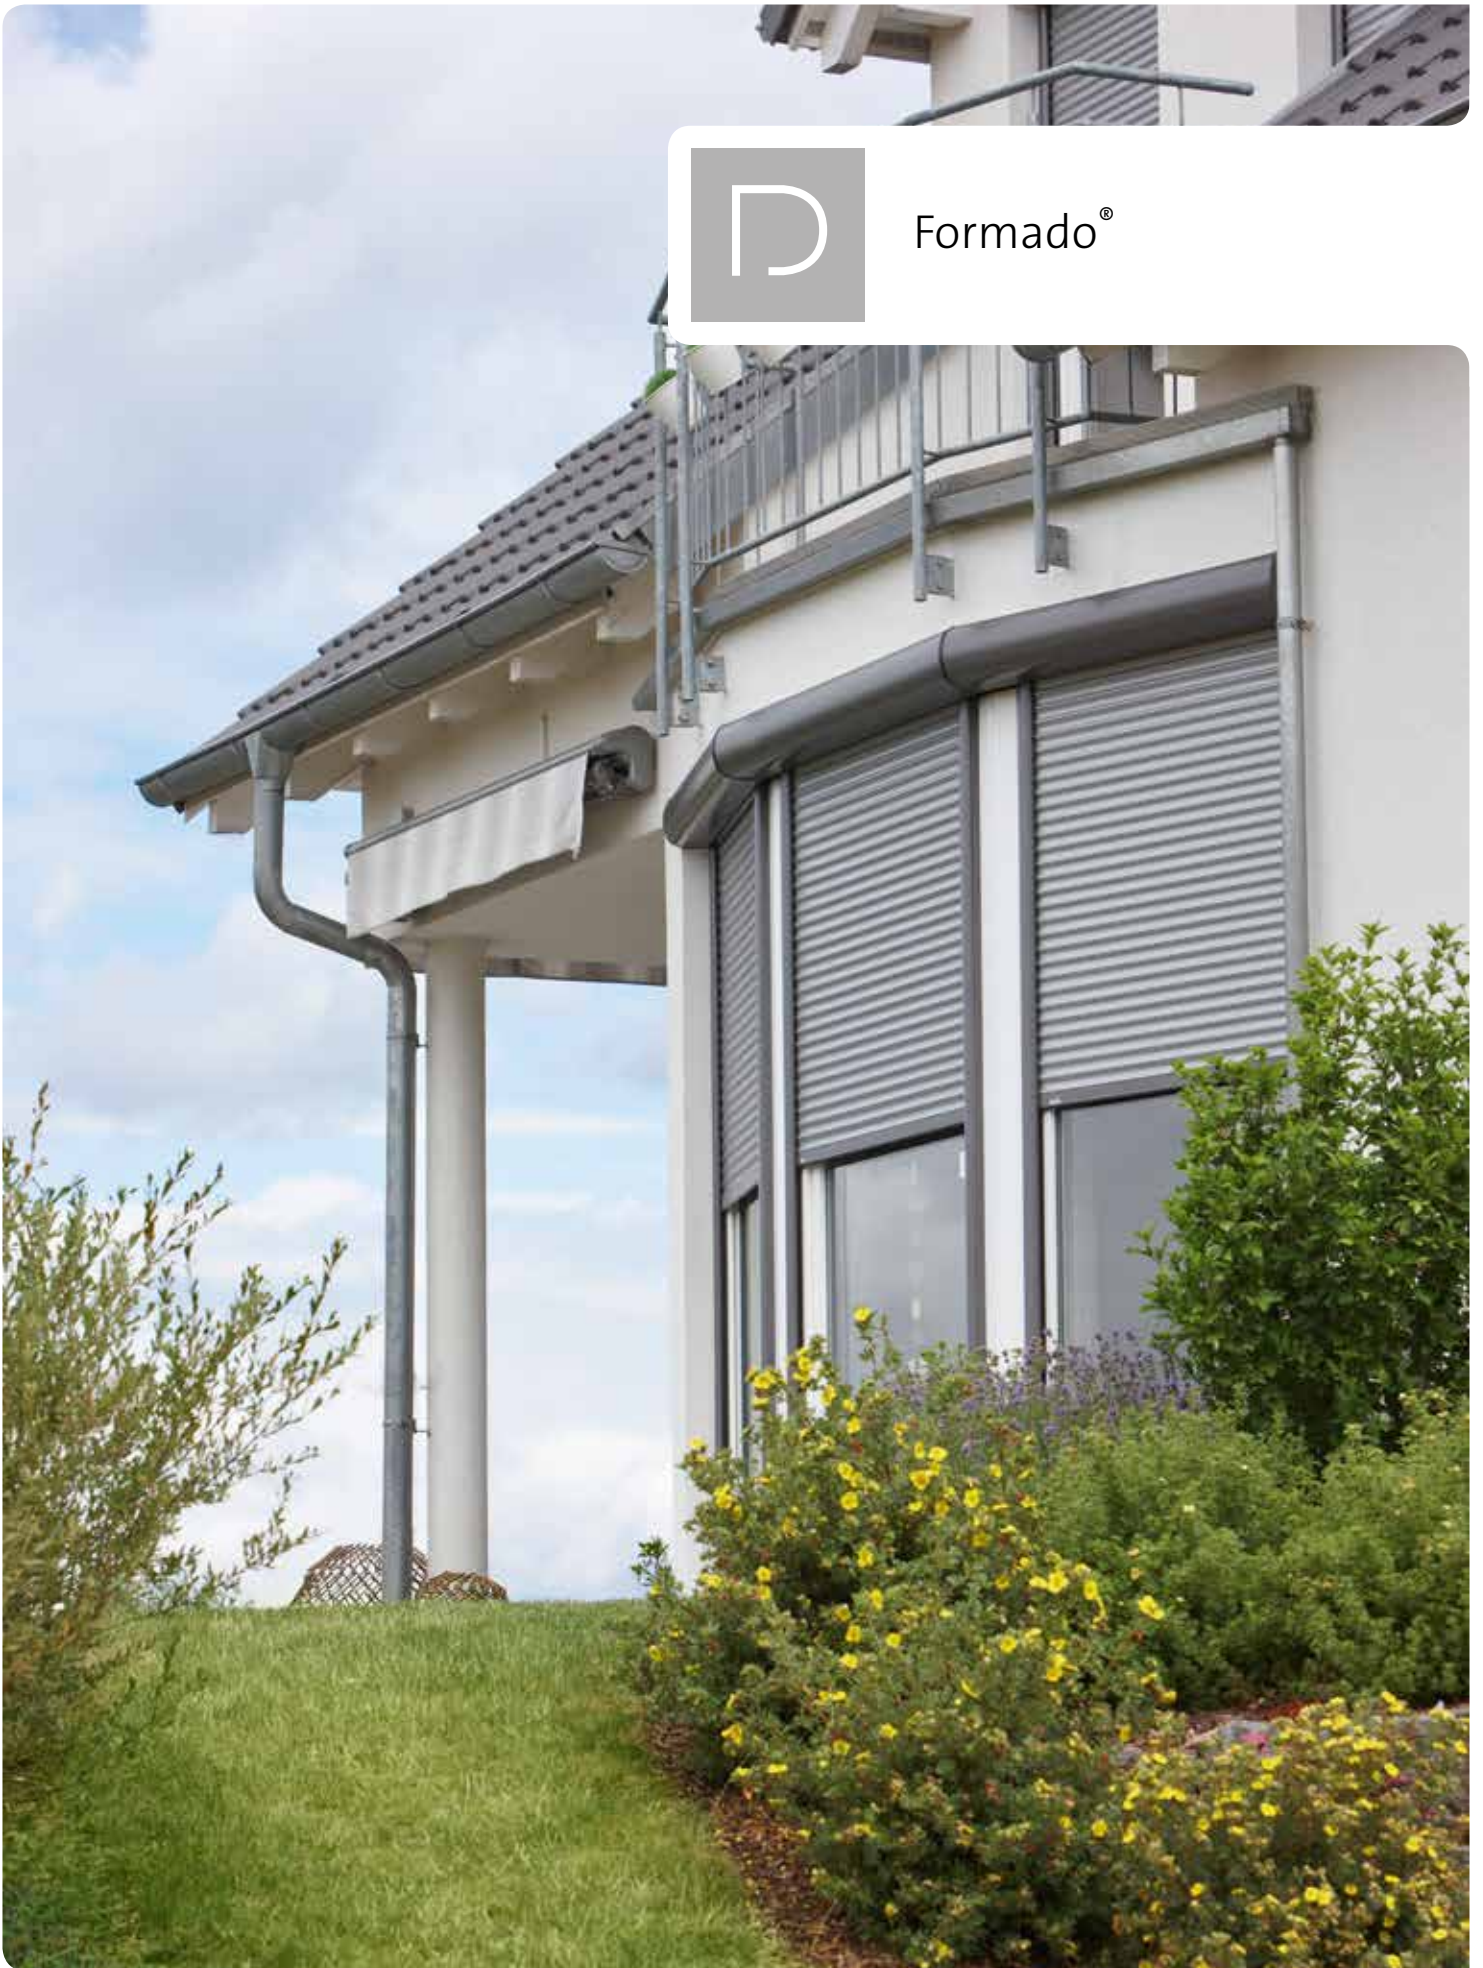

Referenzen | References | Références

ALULUX®

Varimaxx®

Varimaxx®
20°, 45°, 90°

Formado®

Vivendo®

Vivendo®

Punext®

Punext®
20°, 90°

Neubau | New Buildings | Constructions Neuves

Neubau | New Buildings | Constructions Neuves

Details | Details | Détails

Resident®

Resident®

Detolux®

Detolux®

Vertico®

A close-up, perspective view of a manufacturing line. A row of metal rollers is visible, moving along a green machine. The rollers are arranged in a line, receding into the distance. The machine has various components, including a yellow liquid reservoir and a green ring. The background is blurred, showing more of the factory environment.