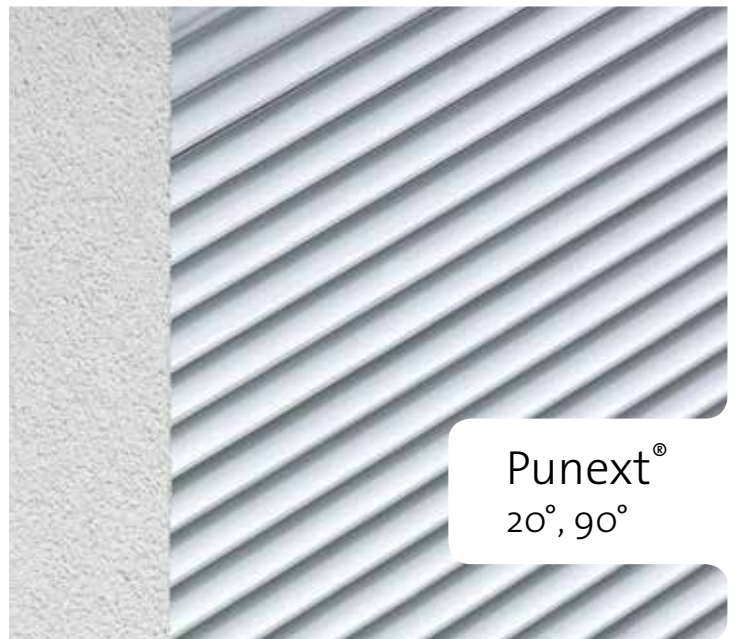

Punext®
20°, 90°

Neubau | New Buildings | Constructions Neuves

Neubau | New Buildings | Constructions Neuves

Details | Details | Détails

Resident®

Resident®

Detolux®

Detolux®

Vertico®

A close-up, perspective view of a manufacturing line. A row of metal rollers is visible, moving along a green machine. The rollers are arranged in a line, receding into the distance. The machine has various components, including a yellow liquid reservoir and a green ring. The background is blurred, showing more of the factory environment.