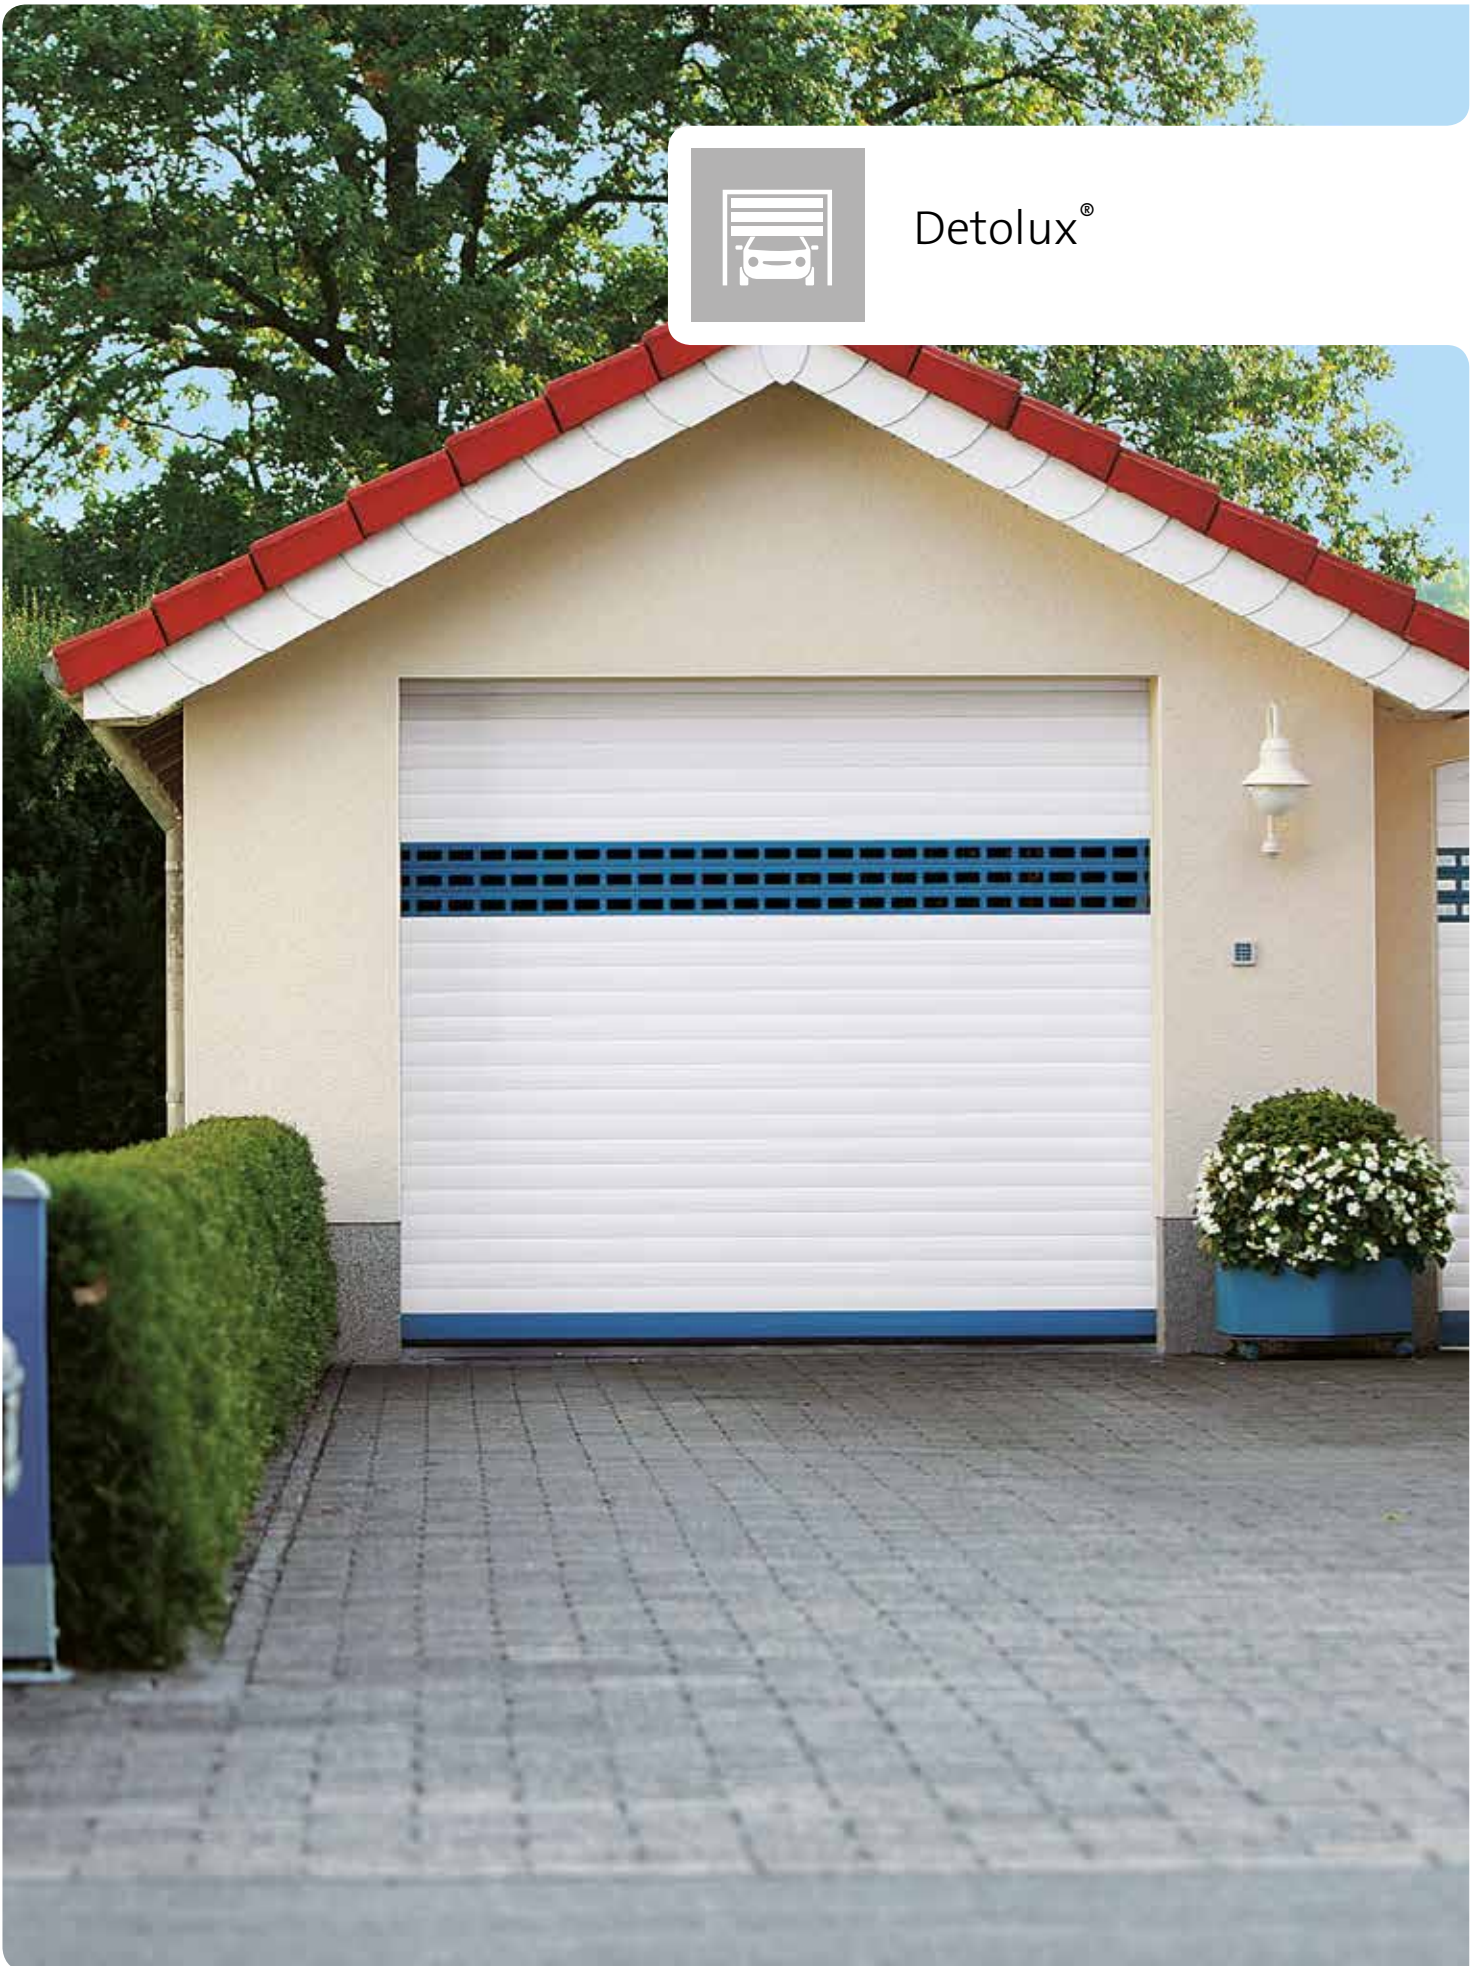

Punext®
20°, 90°

Neubau | New Buildings | Constructions Neuves

Neubau | New Buildings | Constructions Neuves

Details | Details | Détails

Resident®

Resident®

Detolux®

Detolux®

Vertico®

A close-up, perspective view of a manufacturing line. A row of metal rollers is visible, moving along a green machine. The rollers are arranged in a line, receding into the distance. The machine has various components, including a yellow liquid reservoir and a green ring. The background is blurred, showing more of the factory environment.