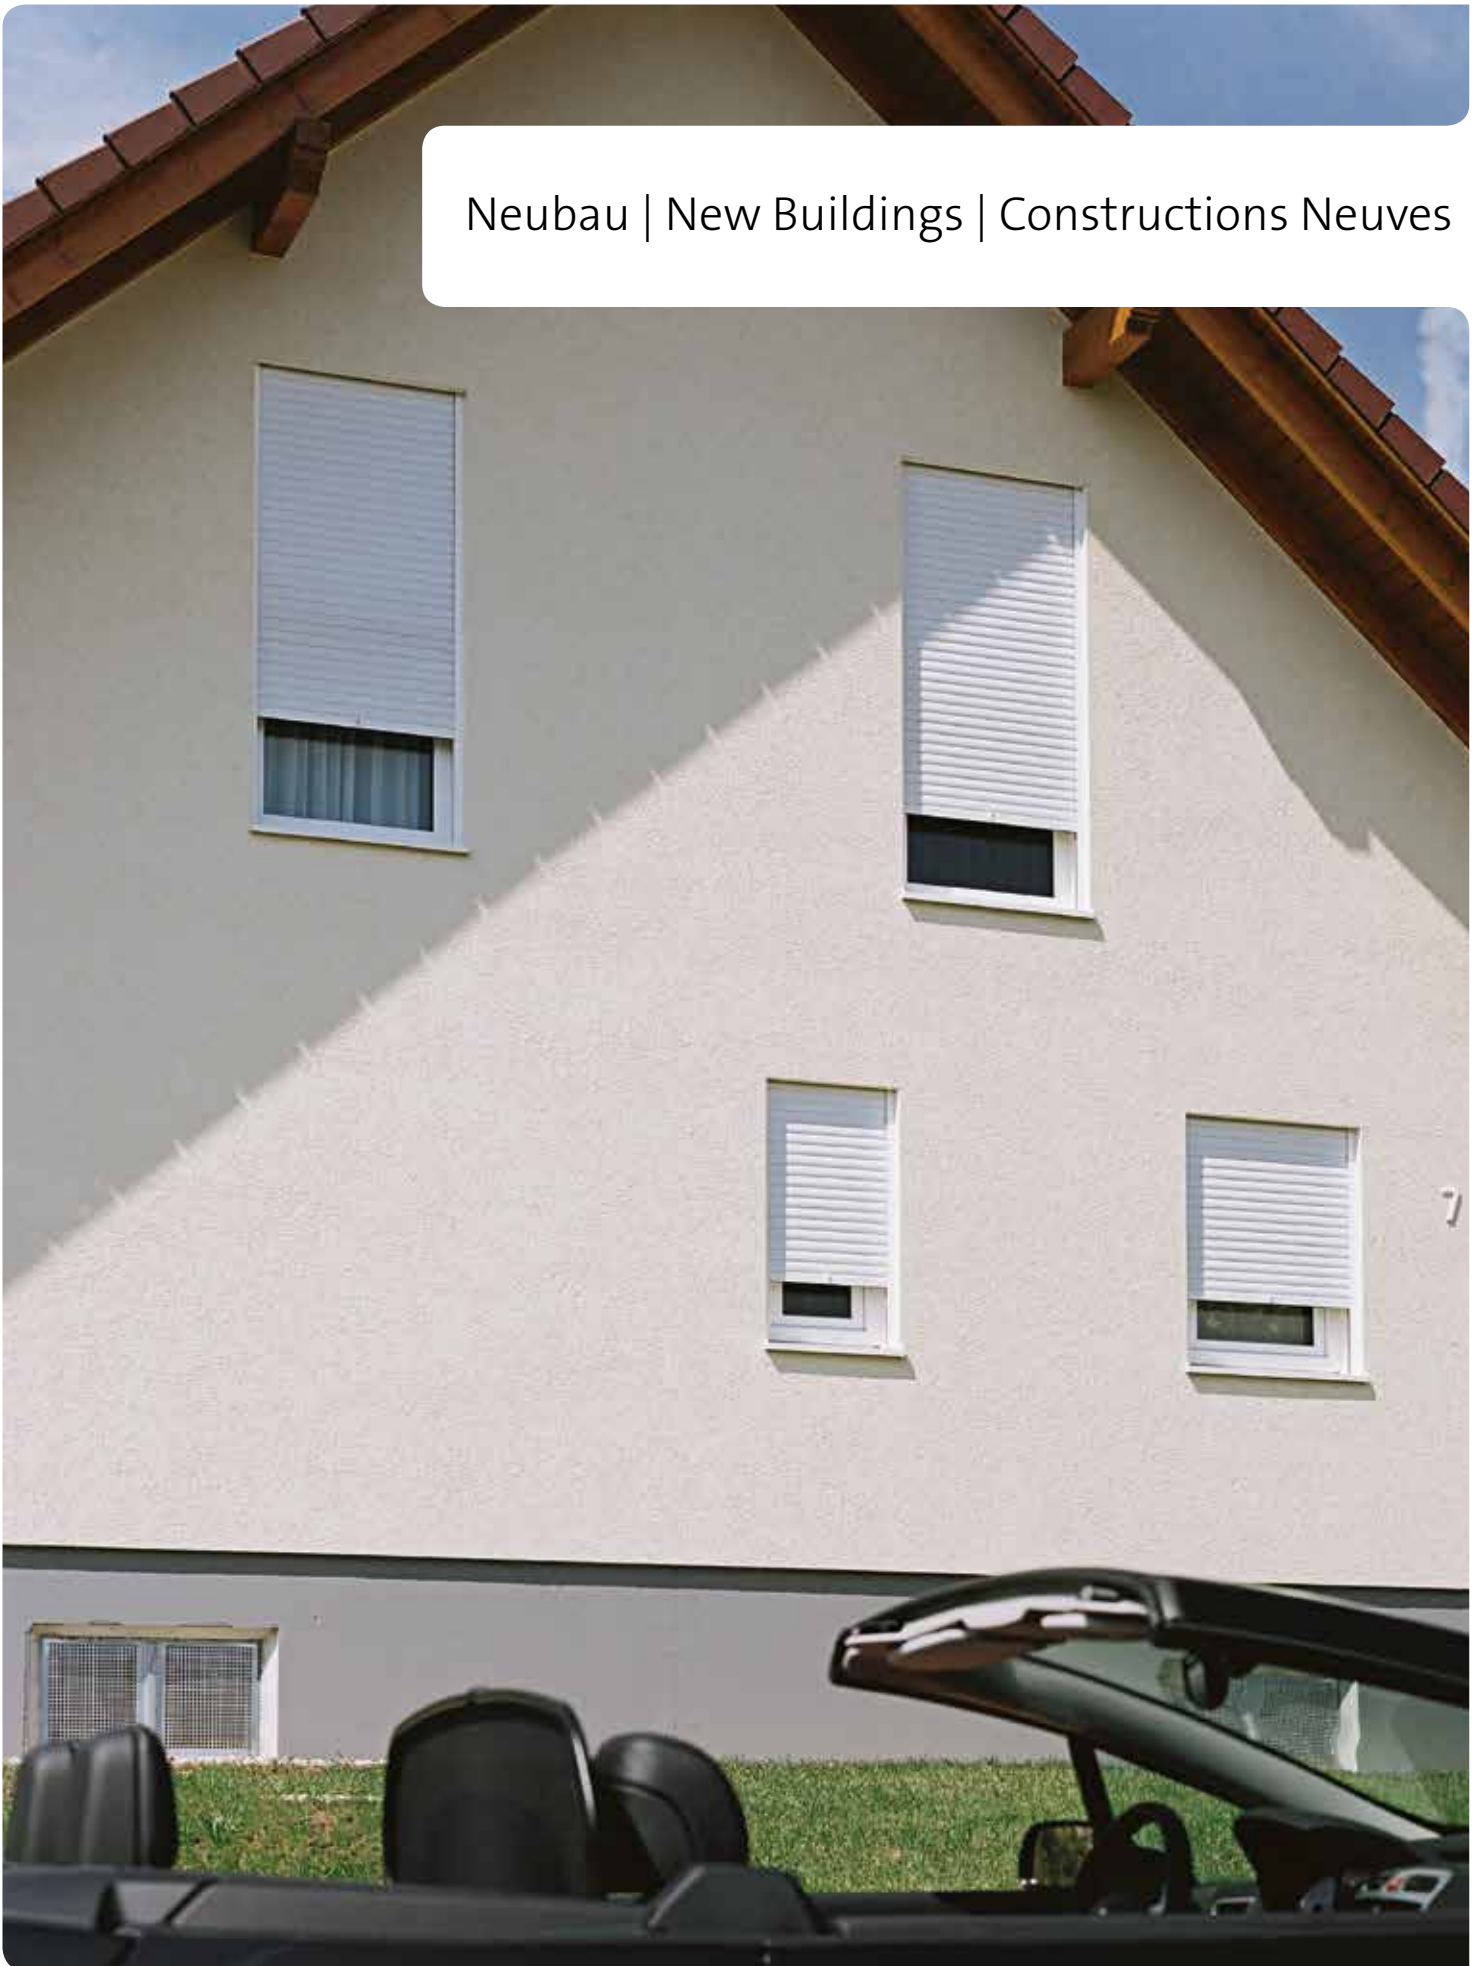

Referenzen | References | Références

ALULUX®

Varimaxx®

Varimaxx®
20°, 45°, 90°

Formado®

Vivendo®

Vivendo®

Punext®

Punext®
20°, 90°

Neubau | New Buildings | Constructions Neuves

Neubau | New Buildings | Constructions Neuves

Details | Details | Détails

Resident®

Resident®

Detolux®

Detolux®

Vertico®

A close-up, perspective view of a manufacturing line. A row of metal rollers is visible, moving along a green machine. The rollers are arranged in a line, receding into the distance. The machine has various components, including a yellow liquid reservoir and a green ring. The background is blurred, showing more of the factory environment.